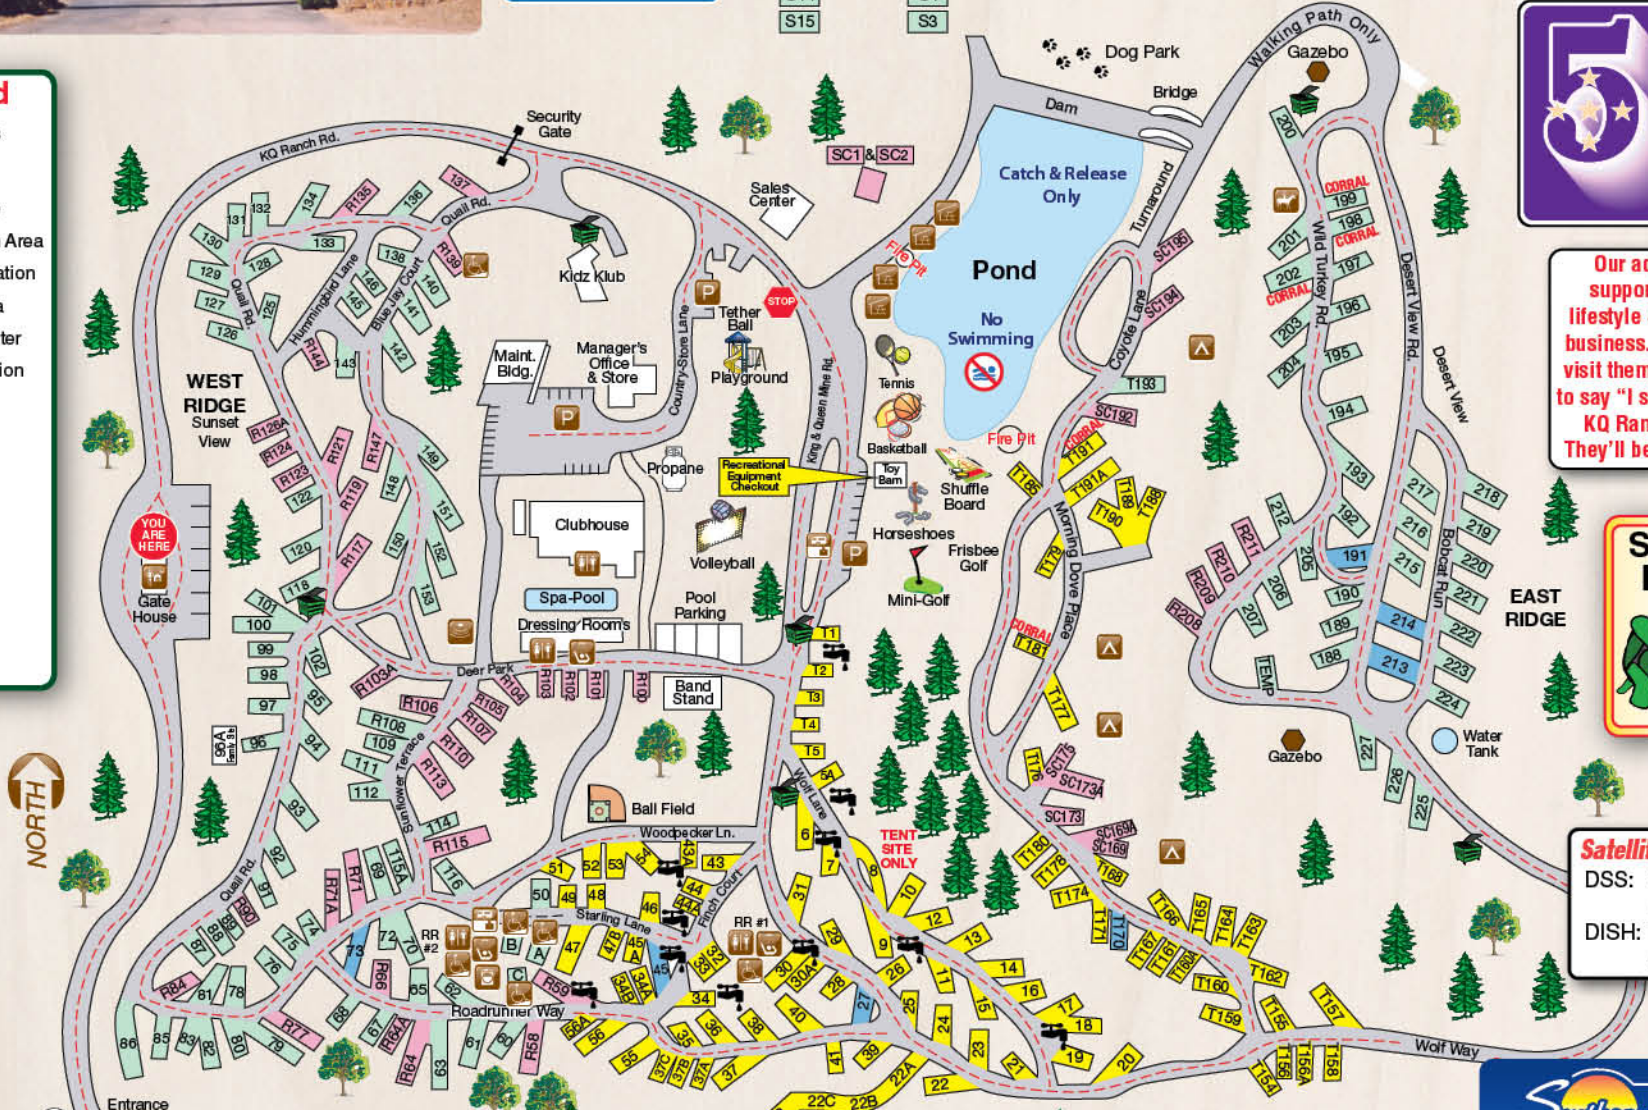

Our park is 30 Amp and lower and very much pet friendly!

449 K.Q. Ranch Road • Julian, CA 92036  
 Store - Office: (760) 765-2771  
 Front Gate - Ranger Station: (760) 765-2770  
 Membership Sales: (760) 765-2244  
 Night Host: (760) 765-2850  
 San Diego County

- Legend**
- Restrooms
  - Showers
  - Handicap Accessible
  - Equestrian Area
  - Ranger Station
  - Picnic Area
  - Amphitheater
  - Dump Station
  - Laundry
  - Tent Area
  - Parking
  - Water
  - Dumpster
  - W/E
  - W/S/E
  - Pull Thru
  - Rentals

- S9
- S10
- S11
- S12
- S13
- S14
- S15
- S8
- S7
- S6
- S5
- S4
- S3

Our advertisers are supportive of the RV lifestyle & welcome your business. When you go to visit them, please be sure to say "I saw your ad in the KQ Ranch Site Map." They'll be glad to know it!

**Satellite Coordinates**  
 DSS: Elevation 47°  
 Azimuth 139°  
 DISH: Elevation 51°  
 Azimuth 170°

**NO WOOD FIRES**

All Rights Reserved © 2021